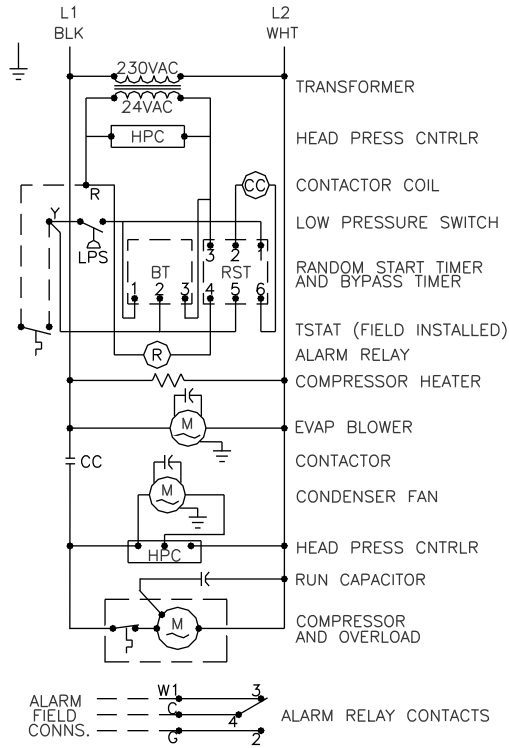

T70 Schematic